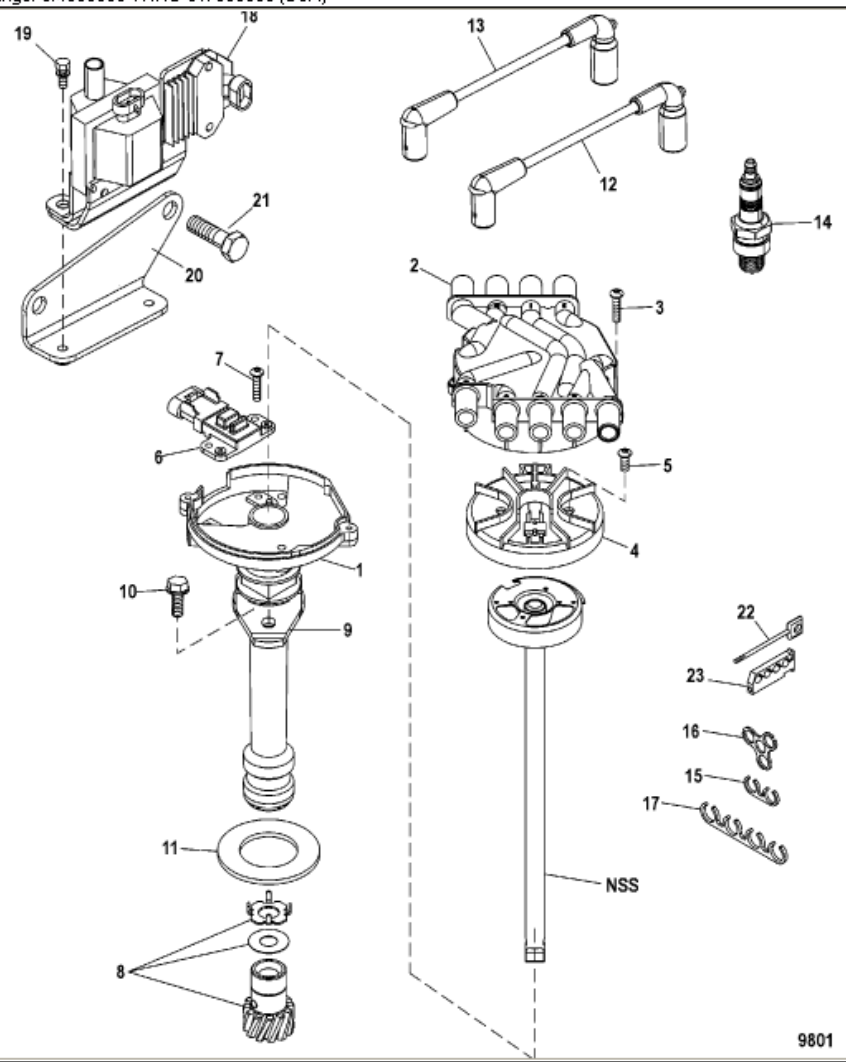

Parts List					
Ref	Class	Part	Description	Qty	Footnote
1		884794A	DISTRIBUTOR ASSEMBLY	1	
2		884792	CAP, Distributor	1	
3	10	884786	SCREW	2	
4		884790	ROTOR	1	
5	10	884788	SCREW	2	
6		NSS	NOT SOLD SEPARATE, Sensor	1	
7		NSS	NOT SOLD SEPARATE, Screw	2	
8	43	884789	GEAR ASSEMBLY	1	
9	54	88731	CLAMP	1	
10	10	40011149	SCREW, (M8 x 25)	1	
11	27	34486	GASKET	1	
12	84	863656A	CABLE KIT, Ignition (Spark Plugs a	1	
13	84	863657A	CABLE, Coil Wire Assembly	1	
14	33	884019	SPARK PLUG	8	(AC 41-932)
15		54676	RETAINER, Two Wire	2	
16		32783	RETAINER, Three Wire	2	
17		32784	RETAINER, Four Wire	2	
18	392	863704T	COIL, Ignition	1	
19	10	65746	SCREW AND LOCKWASHER, (.25	2	
20		863663	BRACKET, Coil	1	
21	10	98261	SCREW, (.375-16 x .750)	2	
22	16	90096A	STUD ASSEMBLY, (#10-32 x Spec	2	
23	54	72821	RETAINER	2	
-	27	861246A98	GASKET SET, Engine Overhaul	1	